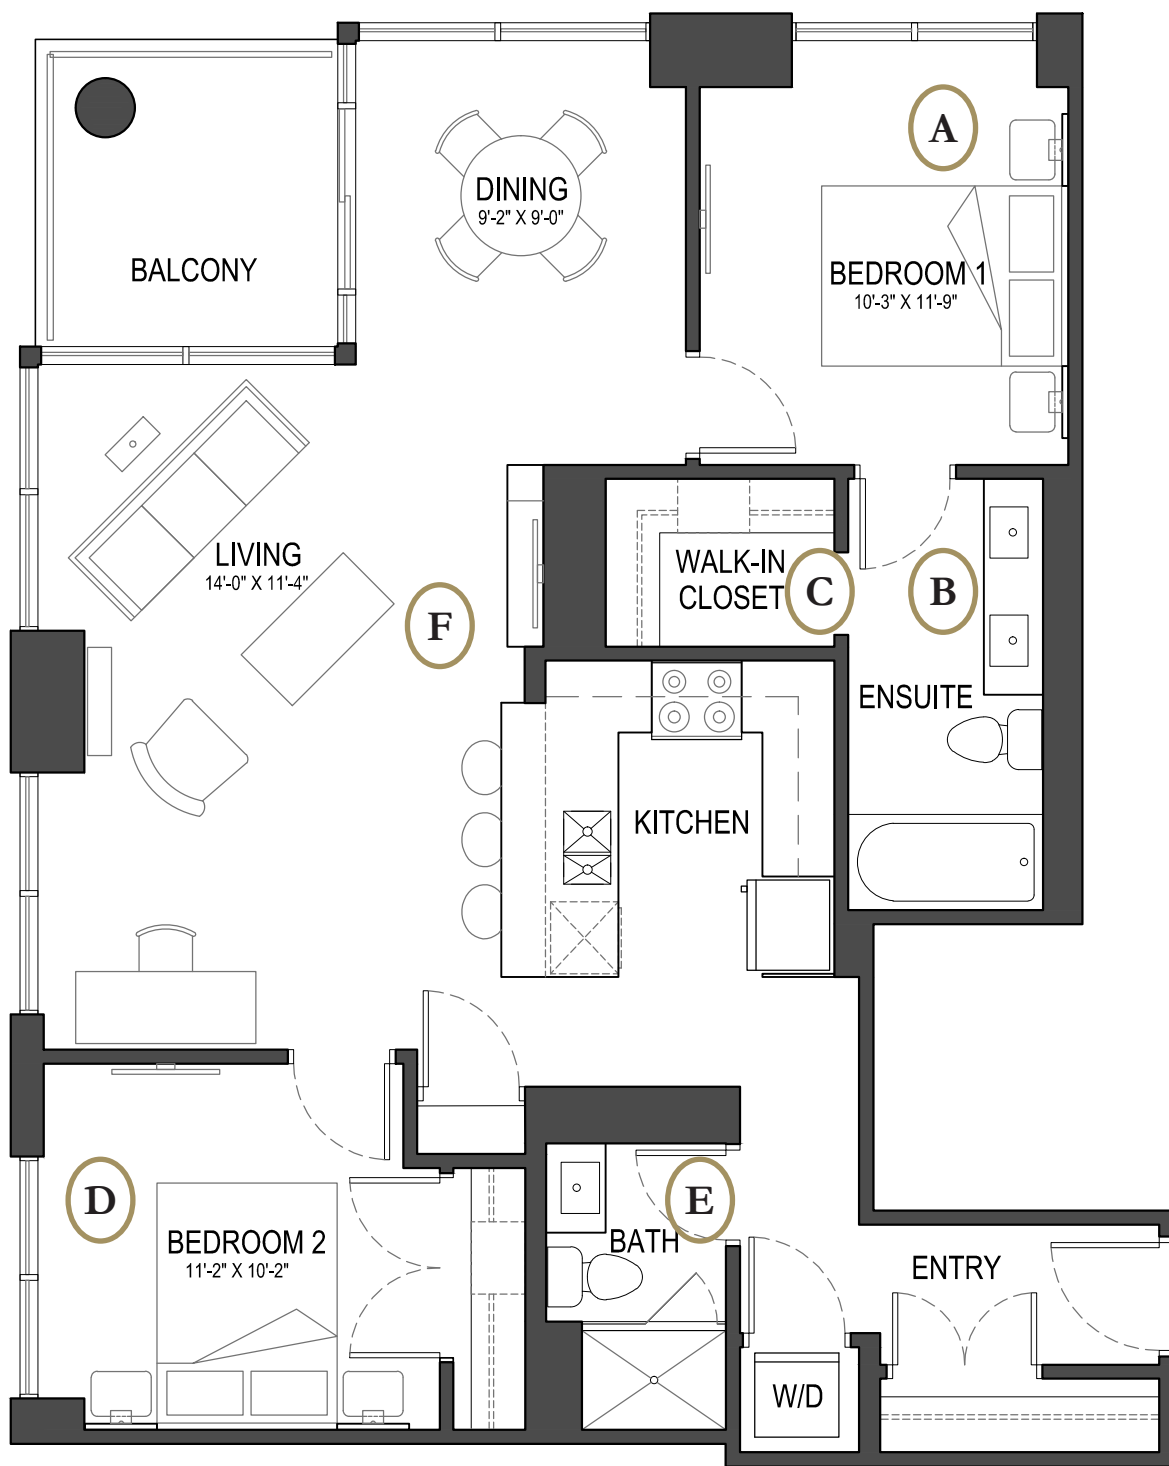

**EXECUTIVE 2 BEDROOM**

**1045 SQ. FT.**

*Bedouin*  
BOUTIQUE SUITES

BEDROOM 1

ENSUITE

WALK-IN CLOSET

BEDROOM 2

OVERALL UNIT VIEW

LIVING ROOM TV UNIT

BATHROOM

**FLOOR PLAN & INTERIOR FEATURES**

Room dimensions and suite sizes are approximate and final floor plans or suite sizes may vary. The developer reserves the right to make modifications and changes to the building design, specifications, features, prices and floor plans without prior notice. Please see the current price list for availability and pricing.